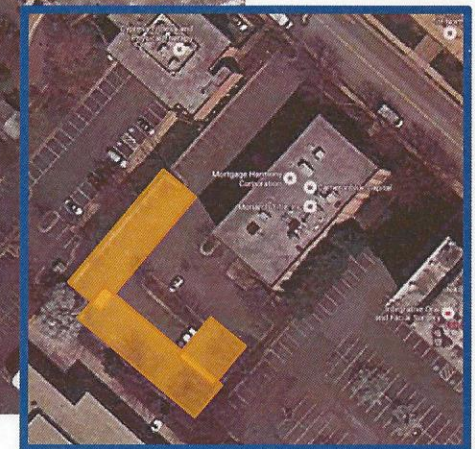

Additional Available Parking Locations

"Fleetwood Lot"

6888 Elm Street- 13 Spaces

13 spaces marked
"Reserved"

"Elm Lot"

6861 Elm Street- 31 Spaces

31 spaces marked "2B" and "3A"

James G. Davis Construction Corporation